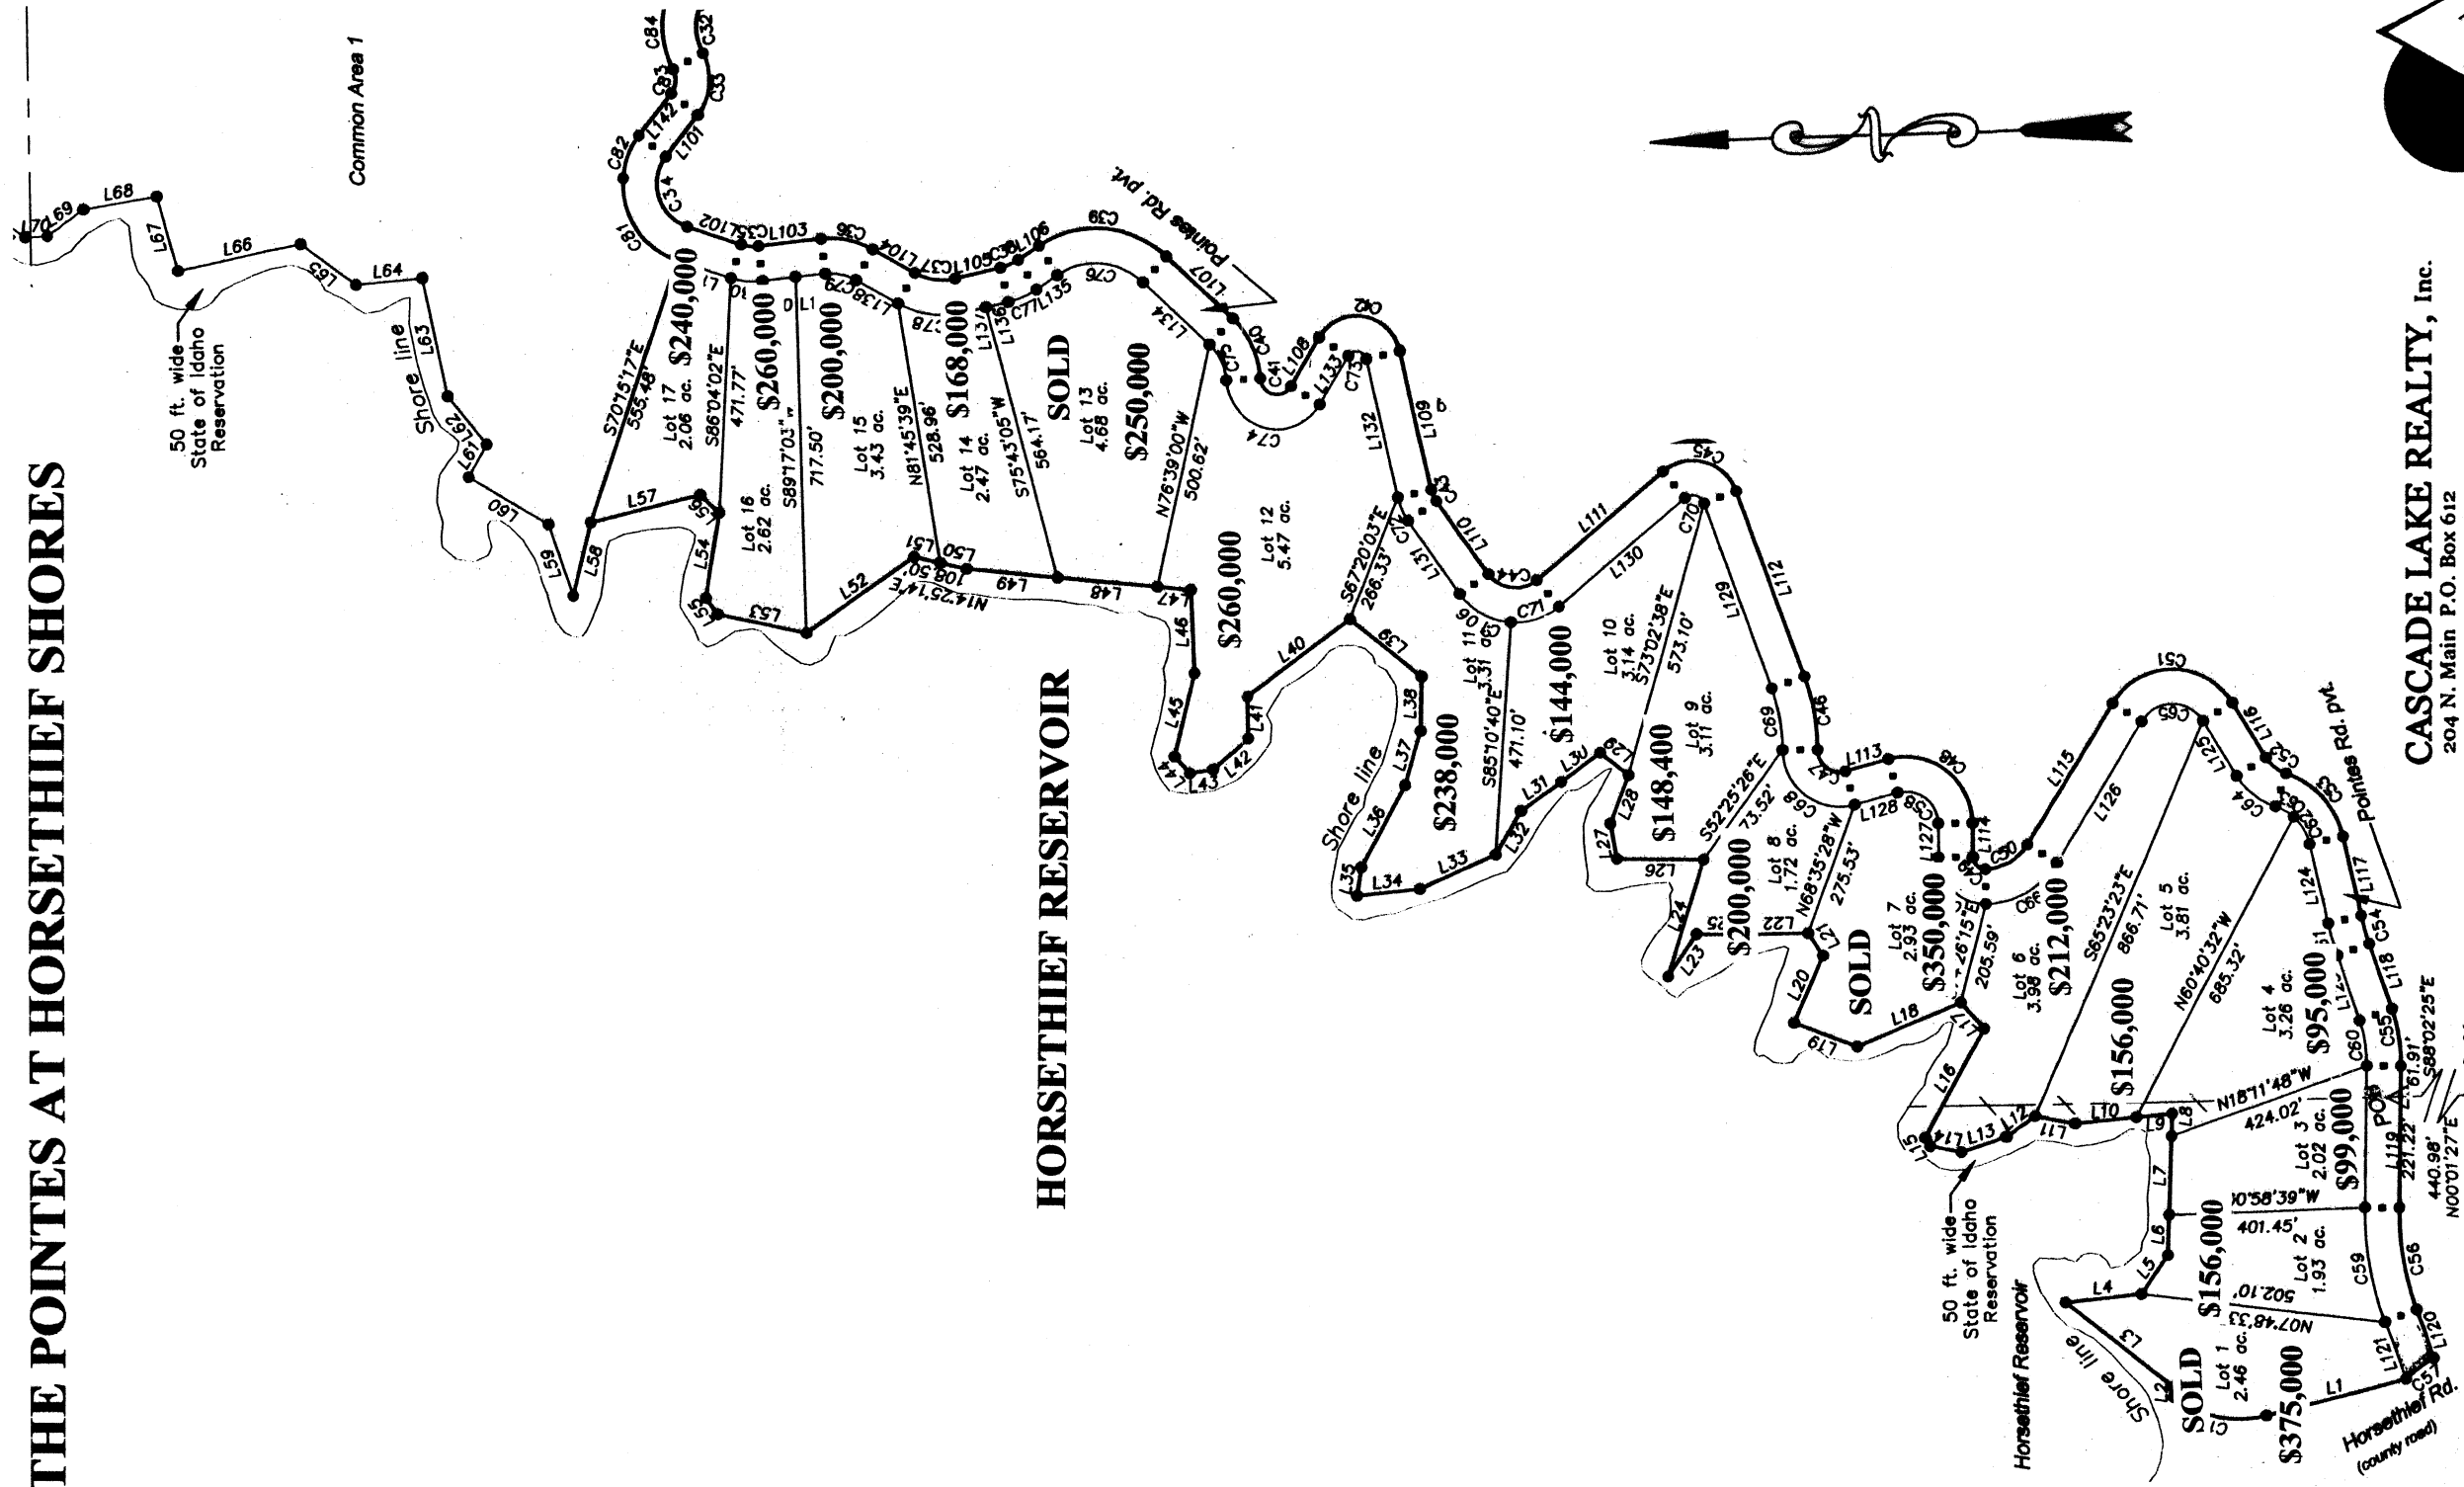

THE POINTES AT HORSETHIEF SHORES

CASCADE LAKE REALTY, Inc.
 204 N. Main P.O. Box 612
 Cascade, Idaho 83611
 www.CascadeLakeRealty.com
 (208) 382-4921 (800) 266-4921 Fax: (208) 382-4924